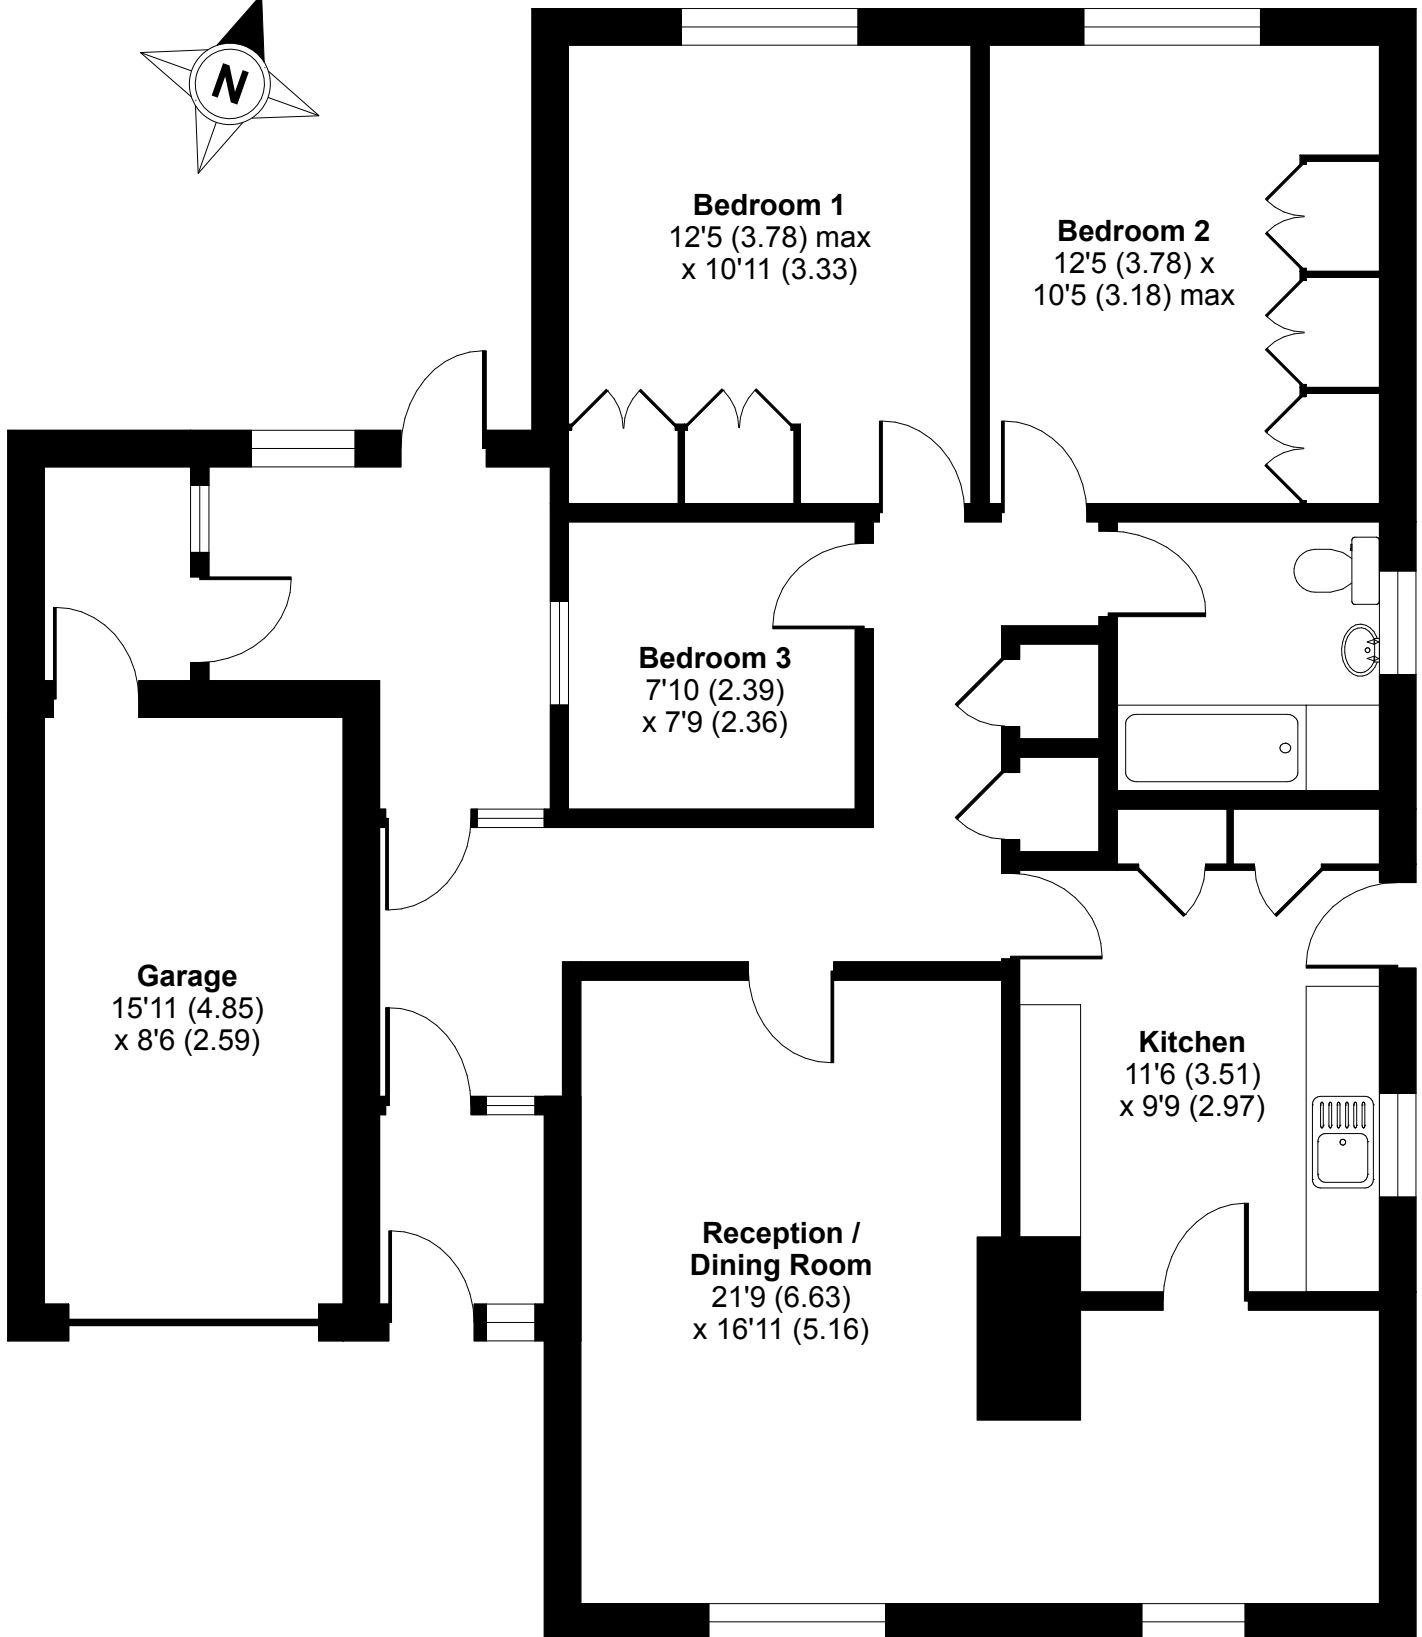

# Sherwood Lane, Worcester, WR2

Approximate Area = 1266 sq ft / 117.6 sq m

For identification only - Not to scale

**GROUND FLOOR**